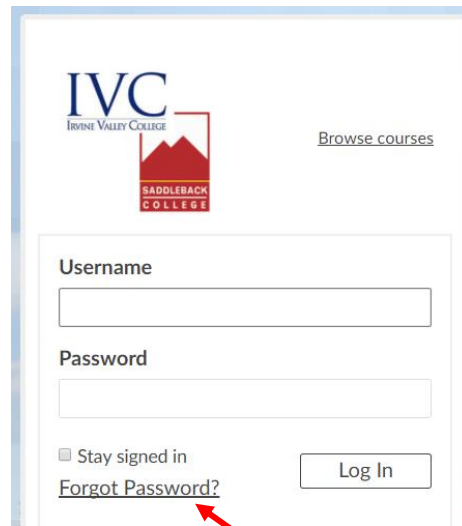

- Go to <http://www.ivc.edu> and click on the Canvas button at the top right:

You can also directly access Canvas using this website address:

<https://ivc.instructure.com>

- Enter your **Username** and **Password**.

Your Username consists of the first part of your college email address – e.g., `nguyen3`

Your default Password consists of either your PIN number + 2 zeros or the last 4 digits of your Social Security number + 2 zeros – e.g., `653900`