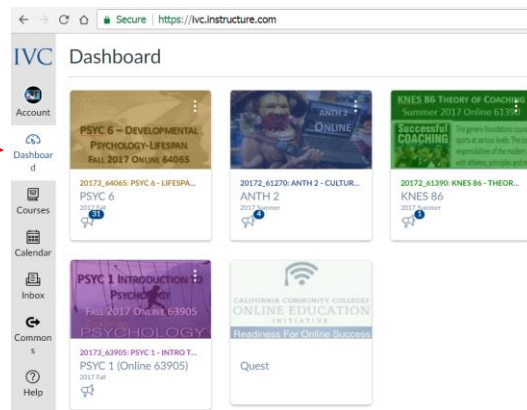

LEARNING RESOURCES & SUPPORT:

[Canvas Guides For Students](#)

[Canvas Basics](#)

Help Desk: (949) 451-5696 [Support Website](#)