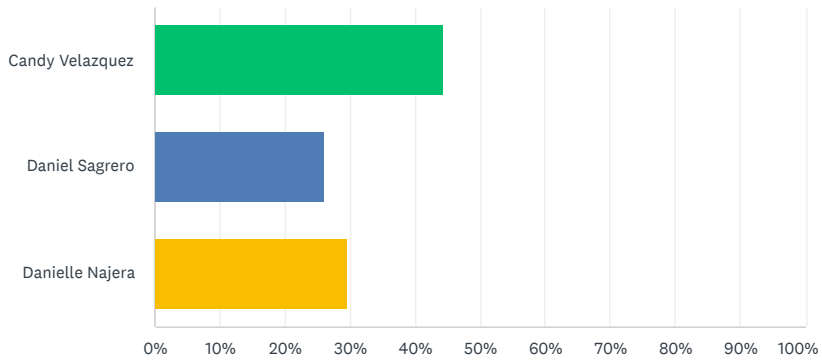

Q6

Please select a Vice-President of Diversity, Equity, Inclusion, and Accessibility

Answered: 423 Skipped: 217