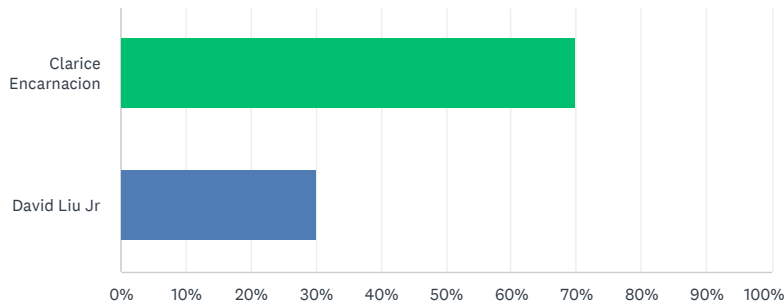

Q4

Please select a President

Answered: 400 Skipped: 240

ANSWER CHOICES	RESPONSES	
Clarice Encarnacion	70.00%	280
David Liu Jr	30.00%	120
TOTAL		400

Share Link

COPY

640 responses