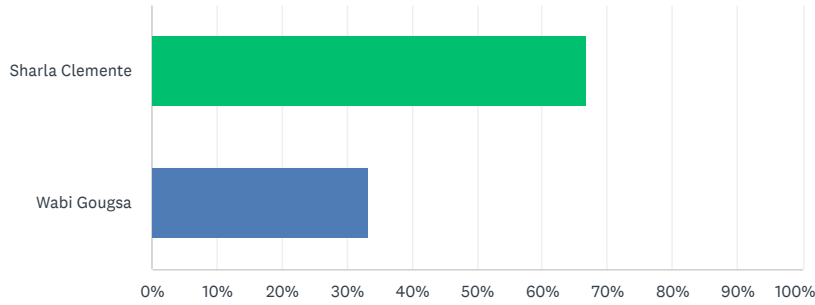

Share Link

COPY

640 responses

SIGN UP FREE

yes	90.33%	411
No	9.67%	44
TOTAL		455

Q3

Please select a Student Trustee

Answered: 401 Skipped: 239

ANSWER CHOICES	RESPONSES	
Sharla Clemente	66.83%	268
Wabi Gougsa	33.17%	133
TOTAL		401

Q4

Please select a President

Answered: 400 Skipped: 240

ANSWER CHOICES	RESPONSES	
Clarice Encarnacion	70.00%	280
David Liu Jr	30.00%	120
TOTAL		400