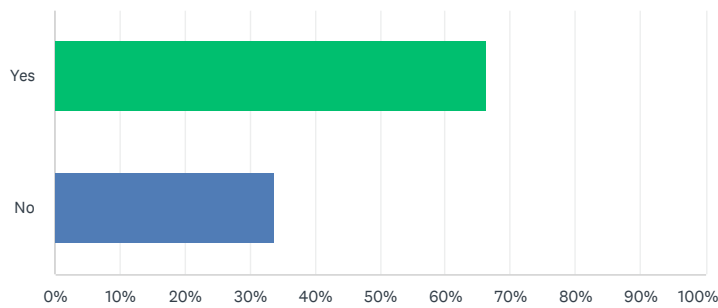

SIGN UP FREE

Q1

ASIVC Access Fee Increase:I approve an increase to the ASIVC Access Fee from $10 to $17 in order to respond to increased demand for student activities and engagement and in light of decreases to the overall Associated Student Government budget and subsequent rising costs. The fee is optional and has not been increased for over 10 years. The proposed amount per semester ($17) is similar to that of Community Colleges within our region. <https://www.ivc.edu/student-life/asivcaccess>

Answered: 466 Skipped: 174