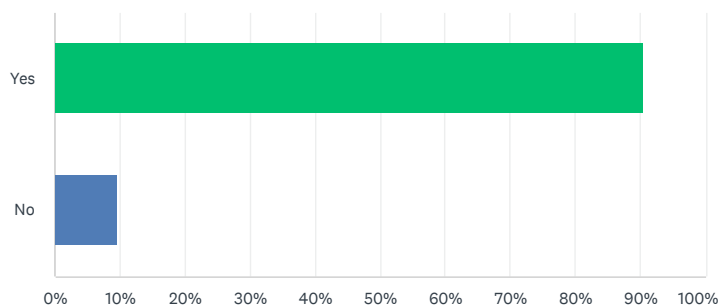

SIGN UP FREE

Q1

ASIVC Access Fee Increase:I approve an increase to the ASIVC Access Fee from \$10 to \$17 in order to respond to increased demand for student activities and engagement and in light of decreases to the overall Associated Student Government budget and subsequent rising costs. The fee is optional and has not been increased for over 10 years. The proposed amount per semester (\$17) is similar to that of Community Colleges within our region. <https://www.ivc.edu/student-life/asivcaccess>

Answered: 466 Skipped: 174

ANSWER CHOICES	RESPONSES	
Yes	66.31%	309
No	33.69%	157
TOTAL		466

Q2

By-Law Updates:I approve the following updates to the ASIVC By-Laws/Policy Handbook updates

Answered: 455 Skipped: 185

Share Link

COPY

640 responses

SIGN UP FREE

yes	90.33%	411
No	9.67%	44
TOTAL		455

Q3

Please select a Student Trustee

Answered: 401 Skipped: 239