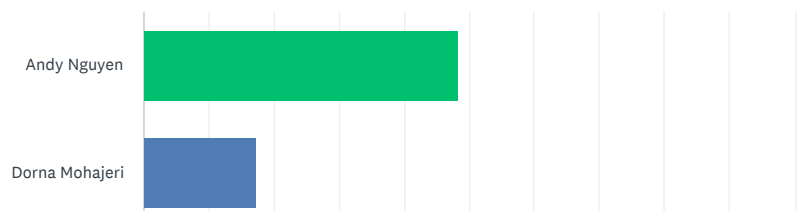

Q9

Please select a Vice President of Public Relations

Answered: 396 Skipped: 244

Share Link

COPY

640 responses