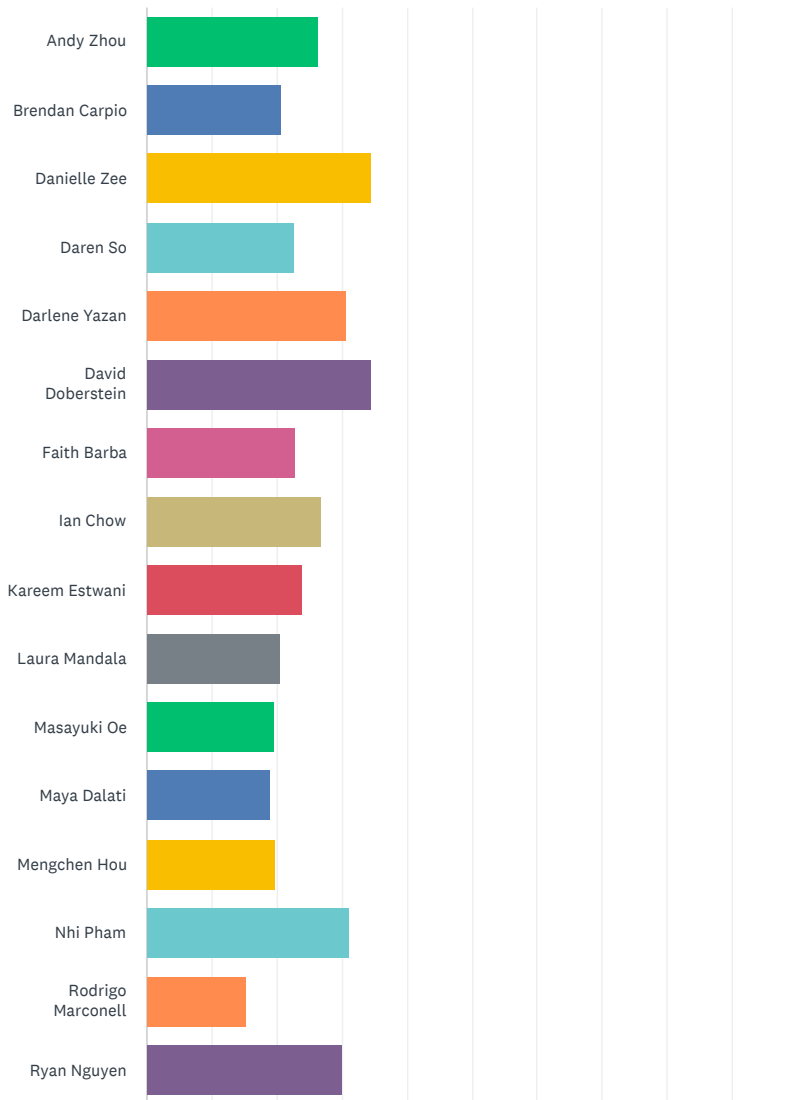

640 responses

SIGN UP FREE

ANSWER CHOICES	RESPONSES
Andy Nguyen	48.48% 192
Dorna Mohajeri	17.17% 68
Monique Cardona	21.97% 87
Zoe Navarro	12.37% 49
TOTAL	396

Q10

Please select up to 10 Senators

Answered: 640 Skipped: 0

Share Link

COPY

640 responses

SIGN UP FREE

0% 10% 20% 30% 40% 50% 60% 70% 80% 90% 100%

ANSWER CHOICES

RESPONSES

Andy Zhou	26.41%	169
Brendan Carpio	20.63%	132
Danielle Zee	34.53%	221
Daren So	22.50%	144
Darlene Yazan	30.63%	196
David Doberstein	34.53%	221
Faith Barba	22.81%	146
Ian Chow	26.88%	172
Kareem Estwani	23.91%	153
Laura Mandala	20.47%	131
Masayuki Oe	19.53%	125
Maya Dalati	18.91%	121
Mengchen Hou	19.84%	127
Nhi Pham	31.09%	199
Rodrigo Marconell	15.31%	98
Ryan Nguyen	30.16%	193
Sana Vosoughi	49.69%	318
Will Prawira	18.91%	121