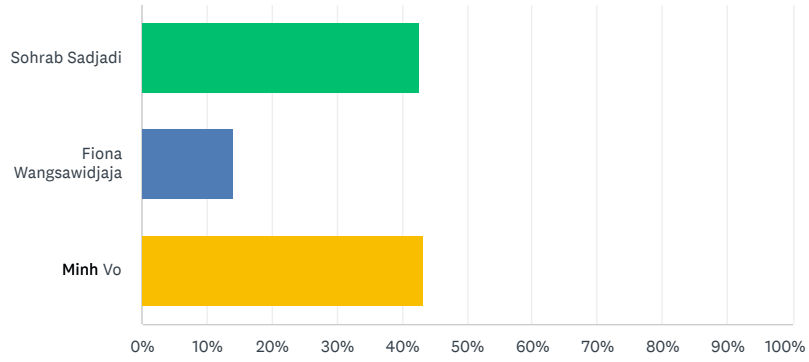

Share Link

COPY

640 responses

SIGN UP FREE

Answered: 460 Skipped: 180

ANSWER CHOICES	RESPONSES	
Sohrab Sadjadi	42.61%	196
Fiona Wangsawidjaja	14.13%	65
Minh Vo	43.26%	199
TOTAL		460

Q6

Please select a Vice-President of Diversity, Equity, Inclusion, and Accessibility

Answered: 423 Skipped: 217

ANSWER CHOICES	RESPONSES	
Candy Velazquez	44.44%	188
Daniel Sagrero	26.00%	110
Danielle Najera	29.55%	125
TOTAL		423

Q7

Share Link

COPY

640 responses

SIGN UP FREE

ANSWER CHOICES