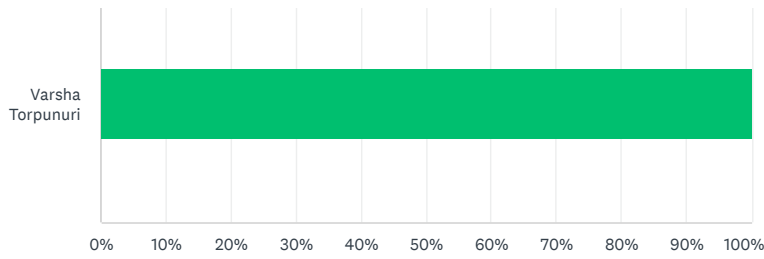

Share Link

COPY

640 responses

SIGN UP FREE

Answered: 460 Skipped: 180

ANSWER CHOICES	RESPONSES	
Sohrab Sadjadi	42.61%	196
Fiona Wangsawidjaja	14.13%	65
Minh Vo	43.26%	199
TOTAL		460

Q6

Please select a Vice-President of Diversity, Equity, Inclusion, and Accessibility

Answered: 423 Skipped: 217

ANSWER CHOICES	RESPONSES	
Candy Velazquez	44.44%	188
Daniel Sagrero	26.00%	110
Danielle Najera	29.55%	125
TOTAL		423

Q7

Share Link

COPY

640 responses

SIGN UP FREE

ANSWER CHOICES

RESPONSES

Varsha Torpunuri

100.00%

378

TOTAL

378

Q8

Please select a Vice President of Inter-Club Council (ICC)