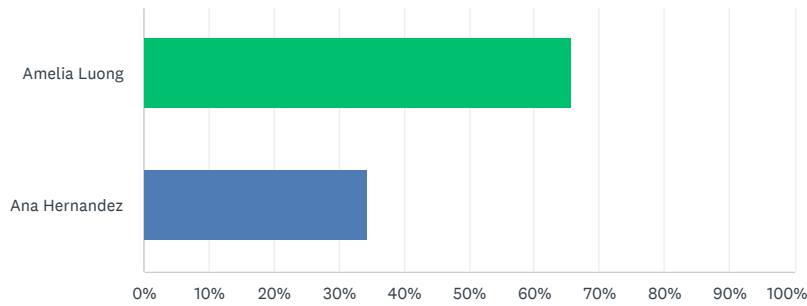

RESPONSES

Varsha Torpunuri

100.00%

378

TOTAL

378

Q8

Please select a Vice President of Inter-Club Council (ICC)

Answered: 393 Skipped: 247

ANSWER CHOICES

RESPONSES

Amelia Luong

65.65%

258

Ana Hernandez

34.35%